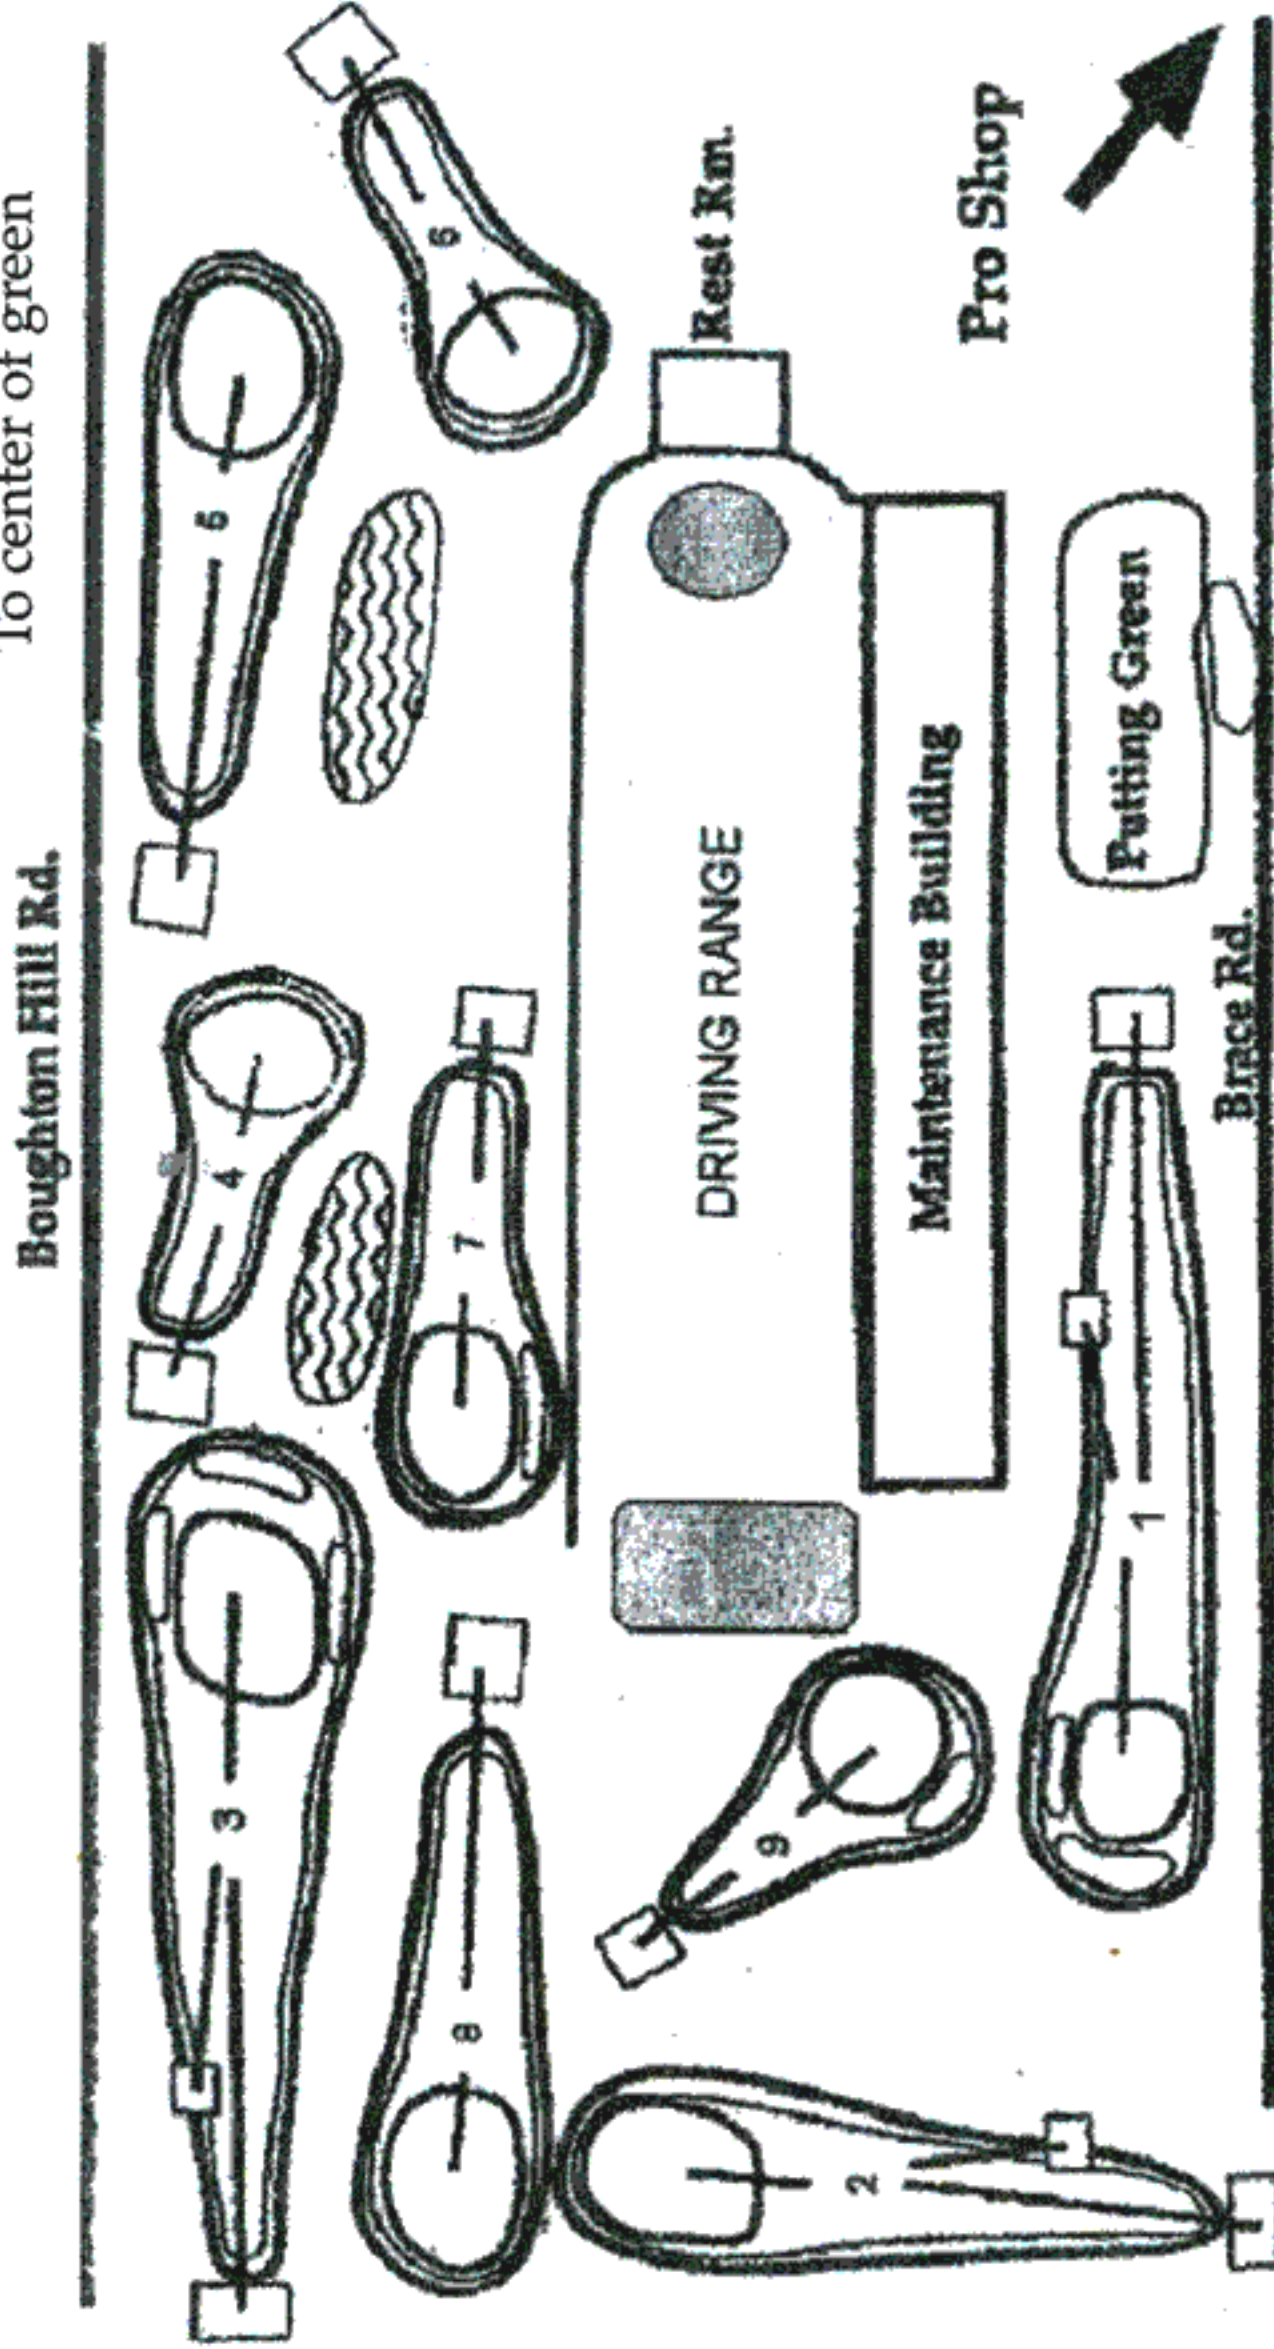

USGA Rules govern all play

Replace all divots and repair ball marks.

Fairway Distance Markers
 Red: 100 Yds.
 White: 150 Yds.
 Blue: 200 Yds.
 Yellow: 250 Yds.

Out of Bounds: White Markers
 Water Hazards: Yellow Markers
 Lateral: Red Markers

Executive & Par 3 Courses

(585) 924-3480
 Your Hosts
 Audrey & Jack Dianetti

All Rain Shelters grounded for your safety

Executive & Par 3 Courses

Executive Course Blue Tees					Par 3 Course White Tees				Name		
HOLE	Yards	PAR - Men	PAR - Women	Handicap	Yards	PAR - Men	PAR - Women	Handicap			
1	225	3	4	1	155	3	3	1			
2	280	4	4	2	160	3	3	2			
3	172	3	3	4	135	3	3	4			
4	152	3	3	6	142	3	3	6			
5	170	3	3	3	150	3	3	3			
6	128	3	3	9	120	3	3	9			
7	144	3	3	7	134	3	3	7			
8	157	3	3	5	147	3	3	5			
9	130	3	3	8	120	3	3	8			
OUT IN	1558	28	29		1263	27	27				
DATE									TOT		
SCORER									HCP		
ATTEST									NET		